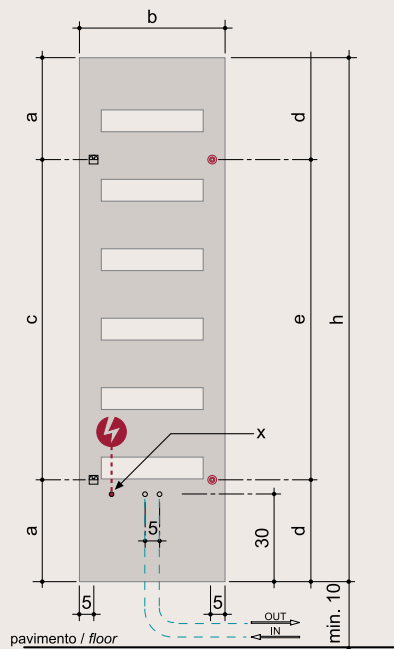

*Finitura fotografata in queste pagine:
Bianco traffico RAL 9016 opaco.*

*Finish photographed on these pages:
Bianco traffico RAL 9016 matt.*

EASY

hxb (cm)	n numero elementi/ elements number	peso a vuoto / weight empty (kg)	volume d'acqua / water volume (dm ³)	a (cm)	c (cm)	d (cm)	e (cm)	Qs resa termica / thermal yield □t 50°C (watt)	Q potenza elettrica / electrical power (watt)	versione mista* / combined version*	fissa / not opening	apribile / opening
												
verticale/vertical												
100,0x40,0	1	9,0	0,14	28,0	44,0	28,0	44,0	336	330	•	-	•
120,0x50,0	1	13,0	0,22	28,0	64,0	28,0	64,0	512	510	•	-	•
120,0x60,0	1	16,0	0,23	28,0	64,0	28,0	64,0	635	630	•	-	•
150,0x50,0	1	16,0	0,27	33,0	84,0	33,0	84,0	607	590	•	-	•
150,0x60,0	1	19,0	0,3	33,0	84,0	33,0	84,0	749	720	•	-	•
180,0x50,0	1	20,0	0,32	35,0	110,0	35,0	110,0	755	750	•	-	•
180,0x60,0	1	23,0	0,35	35,0	110,0	35,0	110,0	931	930	•	-	•
180,0x75,0	1	29,0	0,41	35,0	110,0	35,0	110,0	1122	1110	•	-	•

*.
a richiesta con sovrapprezzo
X.
posizione ingresso a muro del
cavo (per versione elettrica
e mista)
~~~~~  
\*.  
upon request with surcharge  
X.  
electrical wire wall entry  
position (for electric and  
mixed version)