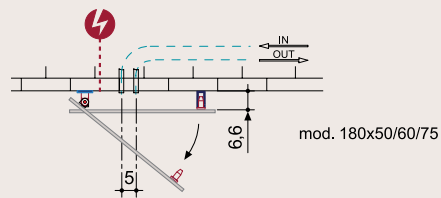

*Finitura fotografata in queste pagine:
Bianco traffico RAL 9016 opaco.*

*Finish photographed on these pages:
Bianco traffico RAL 9016 matt.*

EASY

hxb (cm)	n numero elementi/ elements number	peso a vuoto / weight empty (kg)	volume d'acqua / water volume (dm ³)	a (cm)	c (cm)	d (cm)	e (cm)	Qs resa termica / thermal yield □t 50°C (watt)	Q potenza elettrica / electrical power (watt)	versione mista* / combined version*	fissa / not opening	apribile / opening
												
verticale/vertical												
100,0x40,0	1	9,0	0,14	28,0	44,0	28,0	44,0	336	330	•	-	•
120,0x50,0	1	13,0	0,22	28,0	64,0	28,0	64,0	512	510	•	-	•
120,0x60,0	1	16,0	0,23	28,0	64,0	28,0	64,0	635	630	•	-	•
150,0x50,0	1	16,0	0,27	33,0	84,0	33,0	84,0	607	590	•	-	•
150,0x60,0	1	19,0	0,3	33,0	84,0	33,0	84,0	749	720	•	-	•
180,0x50,0	1	20,0	0,32	35,0	110,0	35,0	110,0	755	750	•	-	•
180,0x60,0	1	23,0	0,35	35,0	110,0	35,0	110,0	931	930	•	-	•
180,0x75,0	1	29,0	0,41	35,0	110,0	35,0	110,0	1122	1110	•	-	•

*.
a richiesta con sovrapprezzo
X.
posizione ingresso a muro del
cavo (per versione elettrica
e mista)
~~~~~  
\*.  
upon request with surcharge  
X.  
electrical wire wall entry  
position (for electric and  
mixed version)