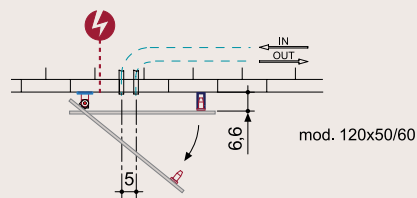

*Finitura fotografata in queste pagine:
Bianco traffico RAL 9016 opaco.*

*Finish photographed on these pages:
Bianco traffico RAL 9016 matt.*

EASY

hxb (cm)	n numero elementi/ elements number	peso a vuoto / weight empty (kg)	volume d'acqua / water volume (dm ³)	a (cm)	c (cm)	d (cm)	e (cm)	Qs resa termica / thermal yield □t 50°C (watt)	Q potenza elettrica / electrical power (watt)	versione mista* / combined version*	fissa / not opening	apribile / opening
												
verticale/vertical												
100,0x40,0	1	9,0	0,14	28,0	44,0	28,0	44,0	336	330	•	-	•
120,0x50,0	1	13,0	0,22	28,0	64,0	28,0	64,0	512	510	•	-	•
120,0x60,0	1	16,0	0,23	28,0	64,0	28,0	64,0	635	630	•	-	•
150,0x50,0	1	16,0	0,27	33,0	84,0	33,0	84,0	607	590	•	-	•
150,0x60,0	1	19,0	0,3	33,0	84,0	33,0	84,0	749	720	•	-	•
180,0x50,0	1	20,0	0,32	35,0	110,0	35,0	110,0	755	750	•	-	•
180,0x60,0	1	23,0	0,35	35,0	110,0	35,0	110,0	931	930	•	-	•
180,0x75,0	1	29,0	0,41	35,0	110,0	35,0	110,0	1122	1110	•	-	•

*.
a richiesta con sovrapprezzo
X.
posizione ingresso a muro del
cavo (per versione elettrica
e mista)
~~~~~  
\*.  
upon request with surcharge  
X.  
electrical wire wall entry  
position (for electric and  
mixed version)