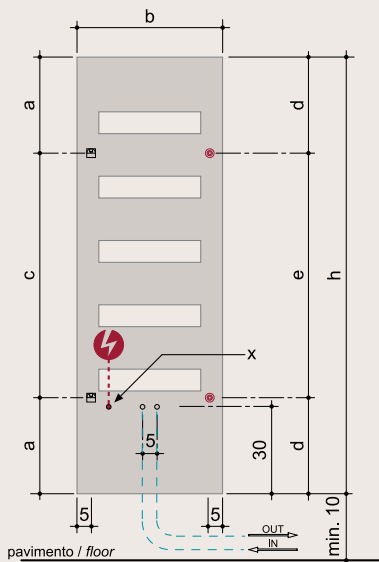

*Finitura fotografata in queste pagine:
Bianco traffico RAL 9016 opaco.*

*Finish photographed on these pages:
Bianco traffico RAL 9016 matt.*

EASY

hxb (cm)	n numero elementi/ elements number	peso a vuoto / weight empty (kg)	volume d'acqua / water volume (dm ³)	a (cm)	c (cm)	d (cm)	e (cm)	Qs resa termica / thermal yield □t 50°C (watt)	Q potenza elettrica / electrical power (watt)	versione mista* / combined version*	fissa / not opening	apribile / opening
												
verticale/vertical												
100,0x40,0	1	9,0	0,14	28,0	44,0	28,0	44,0	336	330	•	-	•
120,0x50,0	1	13,0	0,22	28,0	64,0	28,0	64,0	512	510	•	-	•
120,0x60,0	1	16,0	0,23	28,0	64,0	28,0	64,0	635	630	•	-	•
150,0x50,0	1	16,0	0,27	33,0	84,0	33,0	84,0	607	590	•	-	•
150,0x60,0	1	19,0	0,3	33,0	84,0	33,0	84,0	749	720	•	-	•
180,0x50,0	1	20,0	0,32	35,0	110,0	35,0	110,0	755	750	•	-	•
180,0x60,0	1	23,0	0,35	35,0	110,0	35,0	110,0	931	930	•	-	•
180,0x75,0	1	29,0	0,41	35,0	110,0	35,0	110,0	1122	1110	•	-	•

*.
a richiesta con sovrapprezzo
X.
posizione ingresso a muro del
cavo (per versione elettrica
e mista)
~~~~~  
\*.  
upon request with surcharge  
X.  
electrical wire wall entry  
position (for electric and  
mixed version)