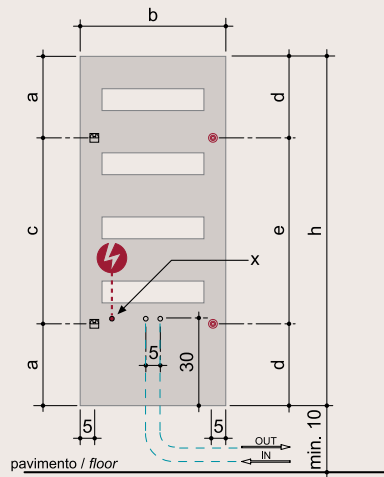

*Finitura fotografata in queste pagine:
Bianco traffico RAL 9016 opaco.*

*Finish photographed on these pages:
Bianco traffico RAL 9016 matt.*

EASY

hxb (cm)	n numero elementi/ elements number	peso a vuoto / weight empty (kg)	volume d'acqua / water volume (dm ³)	a (cm)	c (cm)	d (cm)	e (cm)	Qs resa termica / thermal yield □t 50°C (watt)	Q potenza elettrica / electrical power (watt)	versione mista* / combined version*	fissa / not opening	apribile / opening
												
verticale/vertical												
100,0x40,0	1	9,0	0,14	28,0	44,0	28,0	44,0	336	330	•	-	•
120,0x50,0	1	13,0	0,22	28,0	64,0	28,0	64,0	512	510	•	-	•
120,0x60,0	1	16,0	0,23	28,0	64,0	28,0	64,0	635	630	•	-	•
150,0x50,0	1	16,0	0,27	33,0	84,0	33,0	84,0	607	590	•	-	•
150,0x60,0	1	19,0	0,3	33,0	84,0	33,0	84,0	749	720	•	-	•
180,0x50,0	1	20,0	0,32	35,0	110,0	35,0	110,0	755	750	•	-	•
180,0x60,0	1	23,0	0,35	35,0	110,0	35,0	110,0	931	930	•	-	•
180,0x75,0	1	29,0	0,41	35,0	110,0	35,0	110,0	1122	1110	•	-	•

*.
a richiesta con sovrapprezzo
X.
posizione ingresso a muro del
cavo (per versione elettrica
e mista)
~~~~~  
\*.  
upon request with surcharge  
X.  
electrical wire wall entry  
position (for electric and  
mixed version)