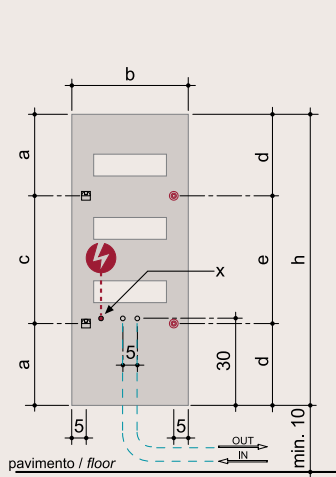

*Finitura fotografata in queste pagine:
Bianco traffico RAL 9016 opaco.*

*Finish photographed on these pages:
Bianco traffico RAL 9016 matt.*

EASY

hxb (cm)	n numero elementi/ elements number	peso a vuoto / weight empty (kg)	volume d'acqua / water volume (dm ³)	a (cm)	c (cm)	d (cm)	e (cm)	Qs resa termica / thermal yield □t 50°C (watt)	Q potenza elettrica / electrical power (watt)	versione mista* / combined version*	fissa / not opening	apribile / opening
												
verticale/vertical												
100,0x40,0	1	9,0	0,14	28,0	44,0	28,0	44,0	336	330	•	-	•
120,0x50,0	1	13,0	0,22	28,0	64,0	28,0	64,0	512	510	•	-	•
120,0x60,0	1	16,0	0,23	28,0	64,0	28,0	64,0	635	630	•	-	•
150,0x50,0	1	16,0	0,27	33,0	84,0	33,0	84,0	607	590	•	-	•
150,0x60,0	1	19,0	0,3	33,0	84,0	33,0	84,0	749	720	•	-	•
180,0x50,0	1	20,0	0,32	35,0	110,0	35,0	110,0	755	750	•	-	•
180,0x60,0	1	23,0	0,35	35,0	110,0	35,0	110,0	931	930	•	-	•
180,0x75,0	1	29,0	0,41	35,0	110,0	35,0	110,0	1122	1110	•	-	•

*.
a richiesta con sovrapprezzo
X.
posizione ingresso a muro del
cavo (per versione elettrica
e mista)
~~~~~  
\*.  
upon request with surcharge  
X.  
electrical wire wall entry  
position (for electric and  
mixed version)