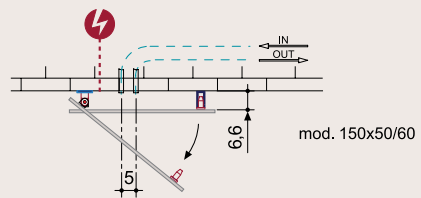

*Finitura fotografata in queste pagine:
Bianco traffico RAL 9016 opaco.*

*Finish photographed on these pages:
Bianco traffico RAL 9016 matt.*

EASY

hxb (cm)	n numero elementi/ elements number	peso a vuoto / weight empty (kg)	volume d'acqua / water volume (dm ³)	a (cm)	c (cm)	d (cm)	e (cm)	Qs resa termica / thermal yield □t 50°C (watt)	Q potenza elettrica / electrical power (watt)	versione mista* / combined version*	fissa / not opening	apribile / opening
												
verticale/vertical												
100,0x40,0	1	9,0	0,14	28,0	44,0	28,0	44,0	336	330	•	-	•
120,0x50,0	1	13,0	0,22	28,0	64,0	28,0	64,0	512	510	•	-	•
120,0x60,0	1	16,0	0,23	28,0	64,0	28,0	64,0	635	630	•	-	•
150,0x50,0	1	16,0	0,27	33,0	84,0	33,0	84,0	607	590	•	-	•
150,0x60,0	1	19,0	0,3	33,0	84,0	33,0	84,0	749	720	•	-	•
180,0x50,0	1	20,0	0,32	35,0	110,0	35,0	110,0	755	750	•	-	•
180,0x60,0	1	23,0	0,35	35,0	110,0	35,0	110,0	931	930	•	-	•
180,0x75,0	1	29,0	0,41	35,0	110,0	35,0	110,0	1122	1110	•	-	•

*.
a richiesta con sovrapprezzo
X.
posizione ingresso a muro del
cavo (per versione elettrica
e mista)
~~~~~  
\*.  
upon request with surcharge  
X.  
electrical wire wall entry  
position (for electric and  
mixed version)