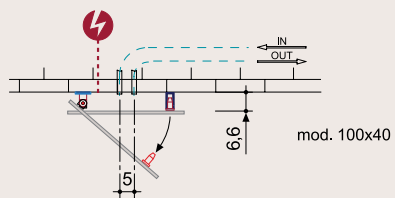

*Finitura fotografata in queste pagine:
Bianco traffico RAL 9016 opaco.*

*Finish photographed on these pages:
Bianco traffico RAL 9016 matt.*

EASY

hxb (cm)	n numero elementi/ elements number	peso a vuoto / weight empty (kg)	volume d'acqua / water volume (dm ³)	a (cm)	c (cm)	d (cm)	e (cm)	Qs resa termica / thermal yield □t 50°C (watt)	Q potenza elettrica / electrical power (watt)	versione mista* / combined version*	fissa / not opening	apribile / opening
												
verticale/vertical												
100,0x40,0	1	9,0	0,14	28,0	44,0	28,0	44,0	336	330	•	-	•
120,0x50,0	1	13,0	0,22	28,0	64,0	28,0	64,0	512	510	•	-	•
120,0x60,0	1	16,0	0,23	28,0	64,0	28,0	64,0	635	630	•	-	•
150,0x50,0	1	16,0	0,27	33,0	84,0	33,0	84,0	607	590	•	-	•
150,0x60,0	1	19,0	0,3	33,0	84,0	33,0	84,0	749	720	•	-	•
180,0x50,0	1	20,0	0,32	35,0	110,0	35,0	110,0	755	750	•	-	•
180,0x60,0	1	23,0	0,35	35,0	110,0	35,0	110,0	931	930	•	-	•
180,0x75,0	1	29,0	0,41	35,0	110,0	35,0	110,0	1122	1110	•	-	•

*.
a richiesta con sovrapprezzo
X.
posizione ingresso a muro del
cavo (per versione elettrica
e mista)
~~~~~  
\*.  
upon request with surcharge  
X.  
electrical wire wall entry  
position (for electric and  
mixed version)